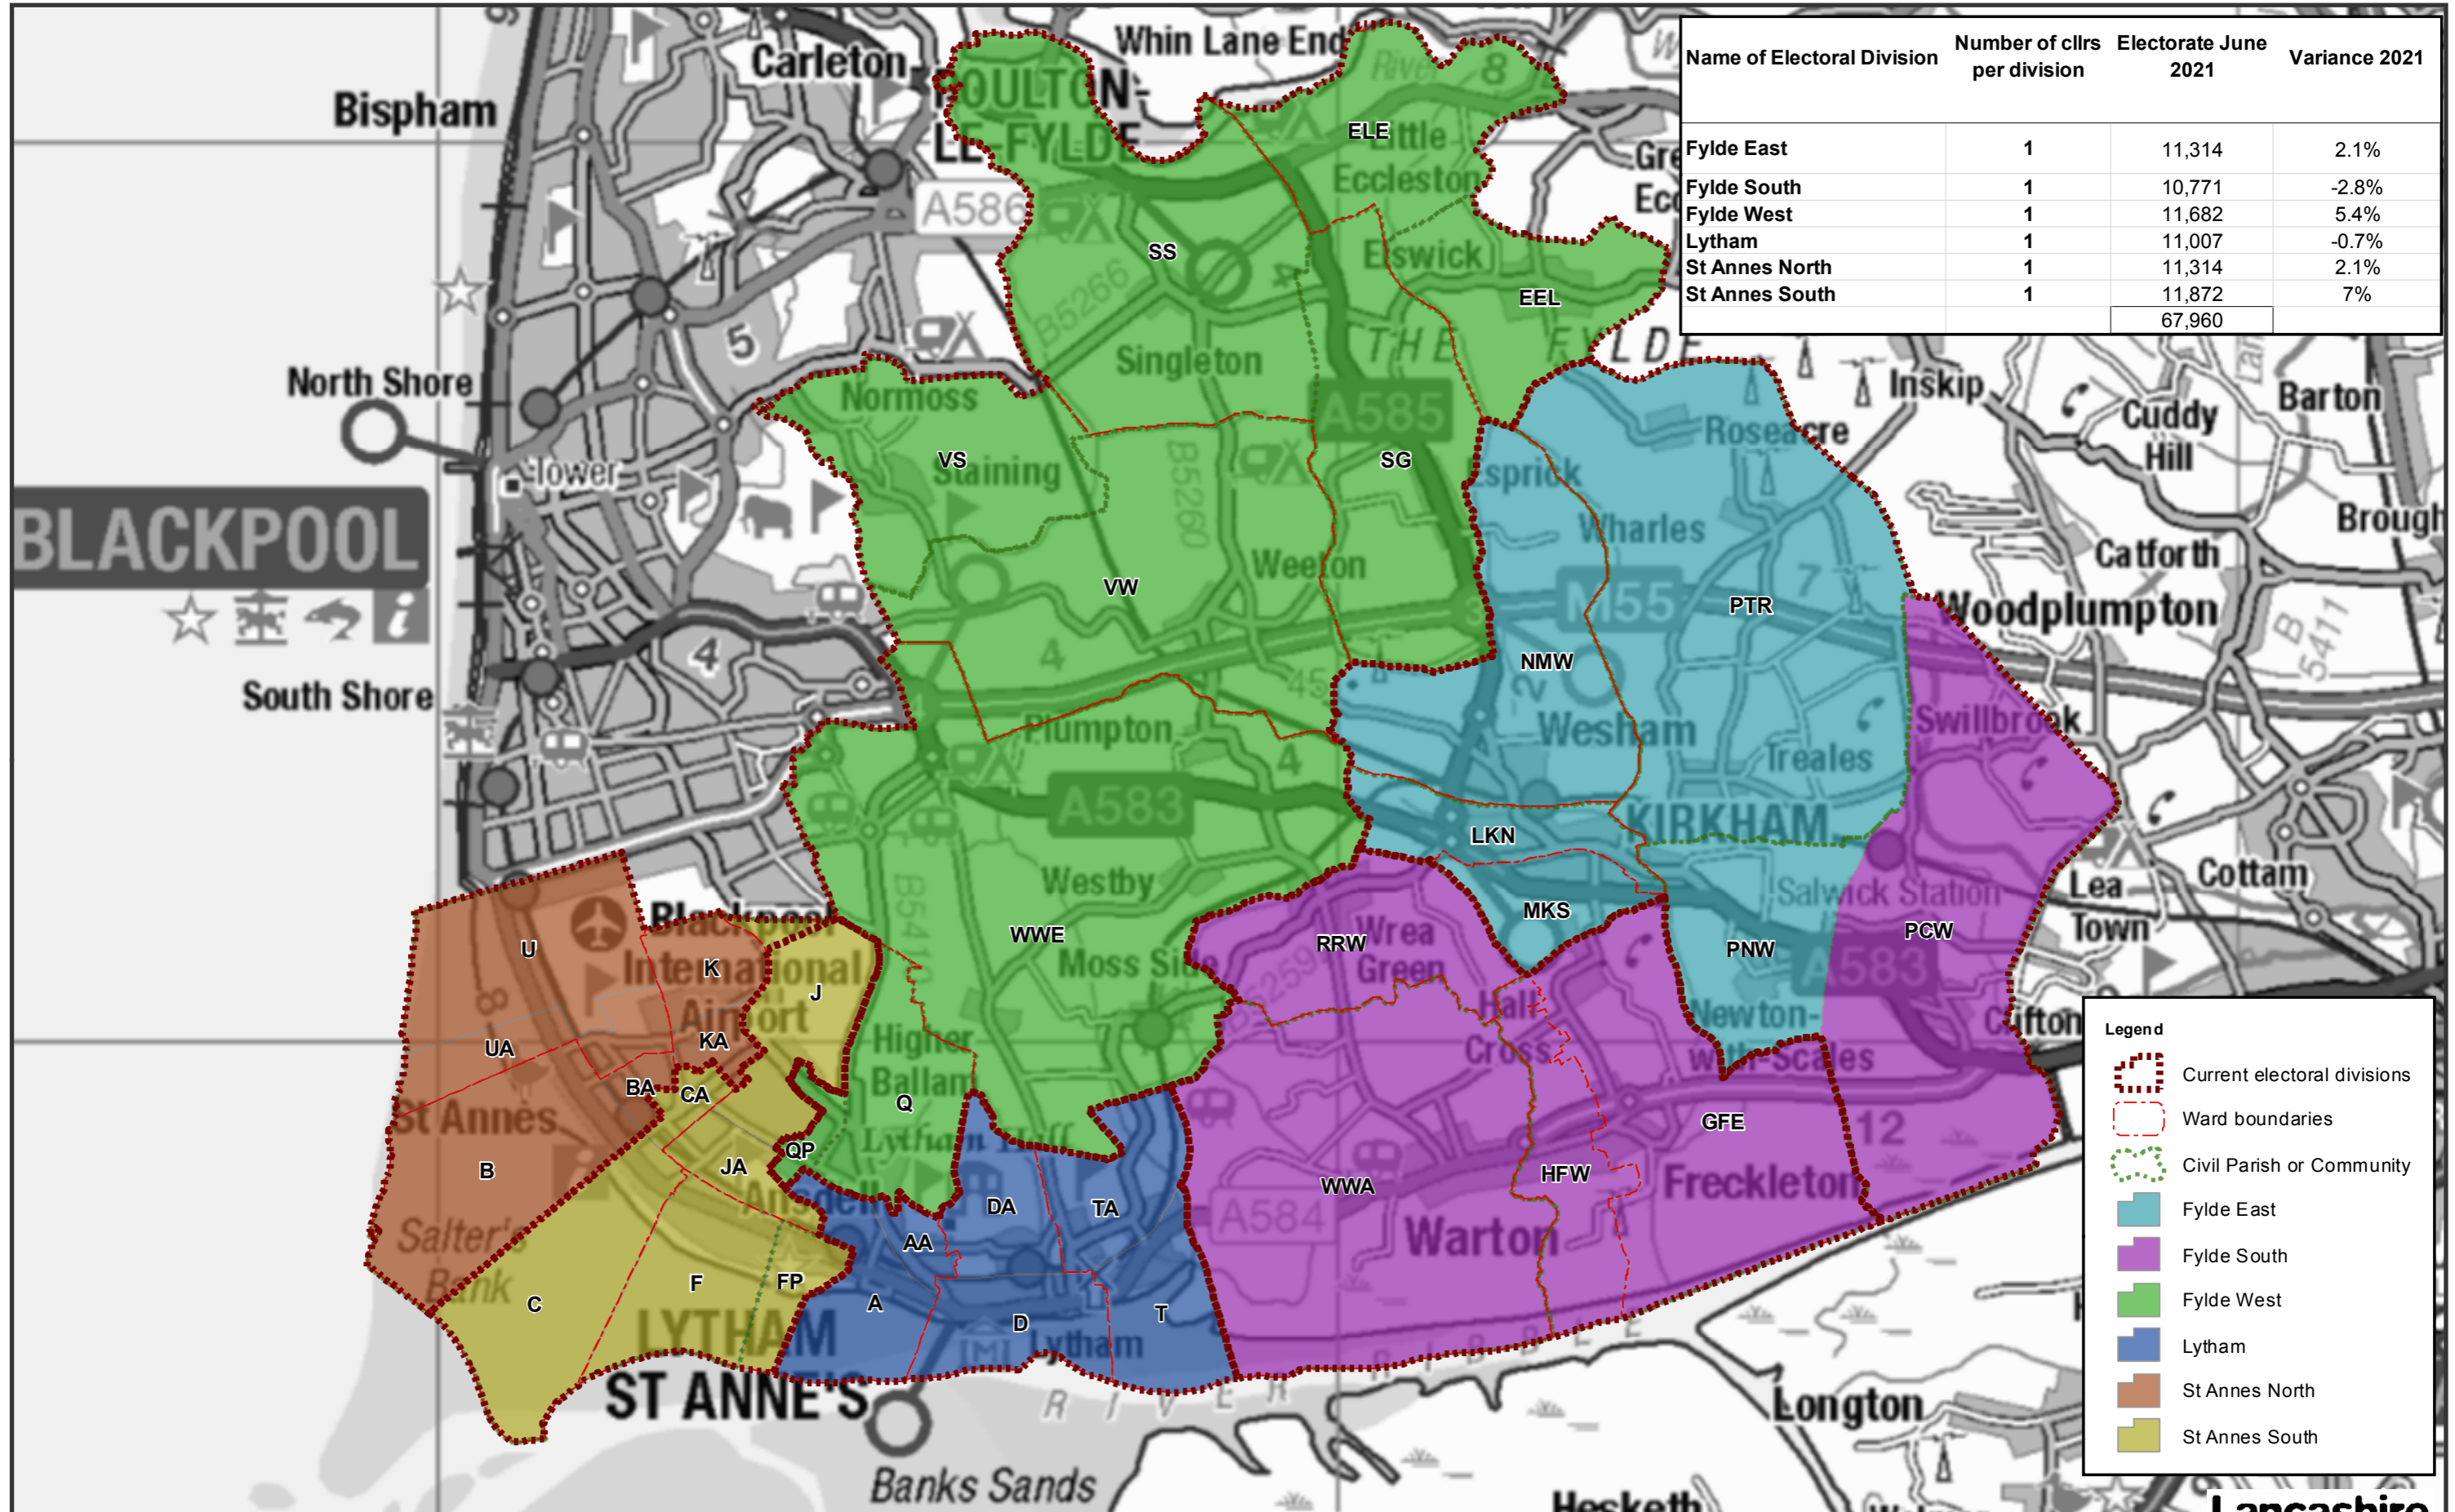

Fylde: Political Governance Working Group Proposal 2

Reproduced from the Ordnance Survey mapping with the permission of the Controller of Her Majesty's Stationery Office © Crown Copyright. Unauthorised reproduction infringes Crown copyright and may lead to prosecution or civil proceedings. Lancashire County Council Licence No. 100023320 2015